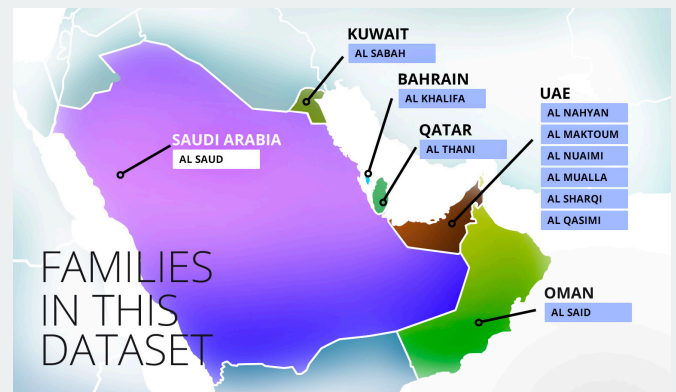

CLARIFIED BY

IDENTIFYING FAMILY RELATIONSHIPS TO RULERS IN THE MIDDLE EAST

RULING FAMILIES

Mapping the family relationships of individuals with ruling families of the Middle East can be a challenge. Our ruling families search combs our database to identify and verify whether an individual is connected to a ruler in the region by blood line or by marriage.

Our data is acquired from official sources and includes information on 11 ruling families in Bahrain, Kuwait, Oman, Qatar, Saudi Arabia and the UAE. Our database includes full name, gender, nationality and family ties for ruling family members.

If a person is connected, we provide insight into how many degrees of separation there are and the nature of those links (up to 14) in a tabular form. We show the most direct route to the ruler, giving the names of each relation and the nature of their family connection.

Inform your business decisions with unique insight into a person's connections and their proximity to power and influence.

WINNER
MOST INNOVATIVE DATA PROVIDER

WINNER
RISING STAR 2021

OUR DATASET ADD-ON INCLUDES:

Access to data for 1 year

Visibility of whether a person has any connections and the degrees of separation

Access to interactive connection tables showing known links to all relevant rulers

Free online or in-person training

ClarifiedBy.com is available as an annual plan, pay as you go or via API

CONTACT US TO FIND OUT MORE

WWW.CLARIFIEDBY.COM

INFO@CLARIFIEDBY.COM